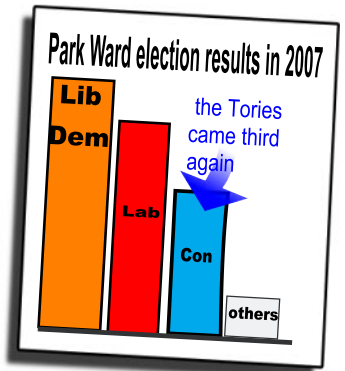

FOCUS

On footpaths

www.wolverhamptonlibdems.co.uk

Cllr Robin Lawrence, Claire Darke and the Liberal Democrat Focus Team working for Park Ward

March 2008

Foot path Repairs

Crawford Road

Merridale Crescent