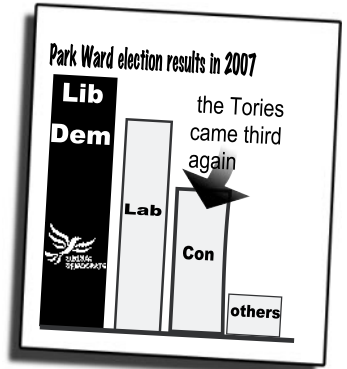

# Rubbish to be Removed

Residents of Coleman Street have asked Claire Darke and Councillor Robin Lawrence for help to clean up their street. During a recent visit to Coleman Street residents begged Claire Darke to help rid the area of fly-tipped rubbish. Assisted by Councillor Robin Lawrence, Claire Darke has now arranged with Street Scene Services that a pile of old tyres and the broken freezer that was dumped in Coleman Street should be removed as soon as possible.