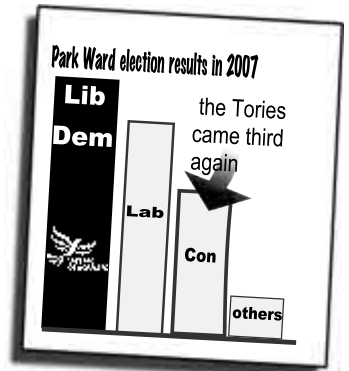

FOCUS

On Marlborough Gdns

www.wolverhamptonlibdems.co.uk

Cllr Robin Lawrence, Claire Darke and the Liberal Democrat Focus Team working for Park Ward

April 2008

Claire Darke acts on footpaths

Once again Liberal Democrats, led by local campaigner Claire Darke and Councillor Robin Lawrence have demanded that the Labour controlled Wolverhampton Council should carry out urgent pavement repairs to Marlborough Gardens. Residents will remember that Councillor Robin Lawrence wrote to the Council requesting pavement improvements last year and no action was taken.

Since then the pavement has got worse with many paving slabs becoming loose. Claire Darke has called for immediate repairs to secure the loose slabs to prevent residents tripping or slipping.

Councillor Robin Lawrence told Focus, "Claire Darke's commitment to helping solve local problems is becoming ever clearer to residents in Park Ward. Because of her hard work and dedication to Park Ward she deserves to be elected as the next Park Ward councillor on Thursday 1st May."