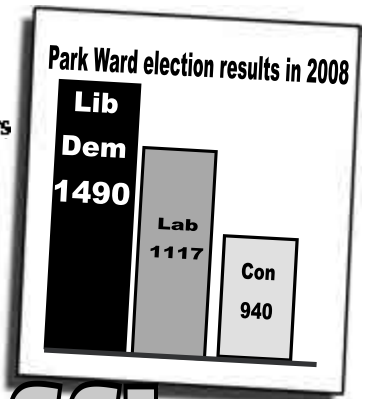

FOCUS

On Newhampton Road

www.wolverhamptonlibdems.co.uk

Cllr Robin Lawrence, Cllr Claire Darke and the Liberal Democrat Focus Team working for Park Ward

August 2008