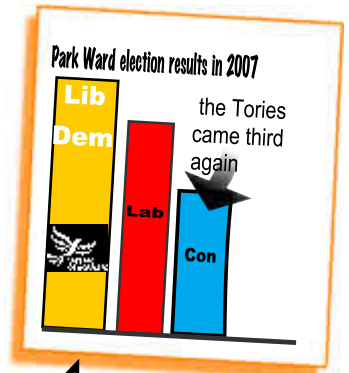

FOCUS

On Westland Ave & Gdns

www.wolverhamptonlibdems.co.uk

Cllr Robin Lawrence, Claire Darke and the Liberal Democrat Focus Team working for Park Ward

April 2008

Claire Darke acts On roads and footpaths

Westland Avenue and Gardens to be resurfaced

Thanks to pressure from Claire Darke and Cllr Robin Lawrence Westland Avenue and Gardens will be resurfaced in this financial year. Residents approached Cllr Lawrence a year ago and he made sure that the Council's Highways Division gave a promise of road surface improvements. In order to bring immediate help to the area Cllr Lawrence also ensured that deep pot-holes were filled.

Now Claire Darke, Liberal Democrat Candidate for Park Ward, is delighted to report that the council has confirmed that the work should commence in the Autumn. Claire Darke said "I am very pleased that Westland Avenue and Westland Gardens will be resurfaced soon. I am also pleased to announce that pavement resurfacing will take place at the same time." Claire went on to say "It is becoming ever clearer to all residents in Park Ward that the Liberal Democrats are the only party to contact in order to get things done."